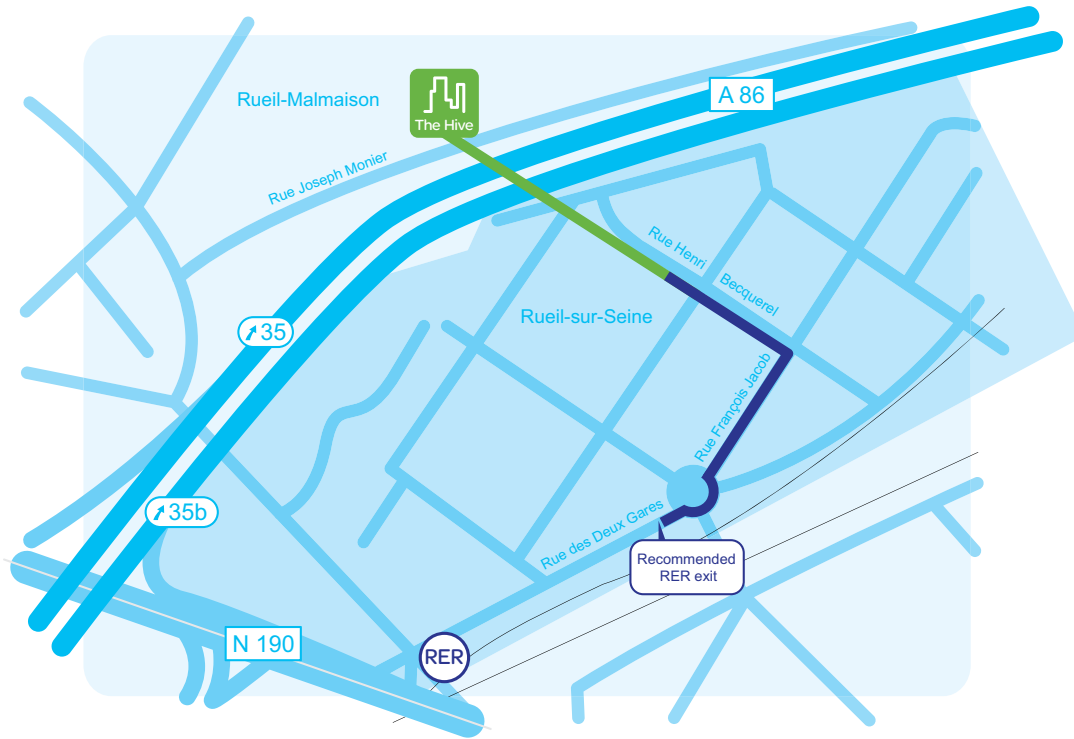

> Using public transport

Rueil- Malmaison station

10 minutes from La Défense and 22 minutes from Gare de Lyon.

Several bus lines serve the stops Rueil, La Défense, Neuilly...

line 158: Rueil-Malmaison / Pont de Neuilly

The advantages!

For pedestrians, persons with reduced mobility or cyclists, a footbridge provides direct access to the building from the RER station in 6 to 8 minutes.

> By car or motorbike

From the Boulevard Périphérique

1. From Porte Maillot, take the N13, in the direction of La Défense
2. Once you pass Neuilly Bridge (Pont de Neuilly), continue on the N13 then take the A14 in the direction of Rueil-Malmaison
3. Enter Rueil-Malmaison, then take the A86 in the direction of Saint-Germain-en-Laye
4. Take the exit 35 and take rue Louis Blériot on the right
5. Take rue Auguste Perret on the right then turn left onto rue Joseph Monier

Tip

Take the “avenue Victor Hugo” RER exit, located in the centre of the platform.
Then turn left and walk under the bridge.
Continue until the place Louis Renault roundabout.
Turn right onto rue François Jacob to the crossroads with rue Henri Becquerel.
Then turn left, you will arrive at the footbridge.