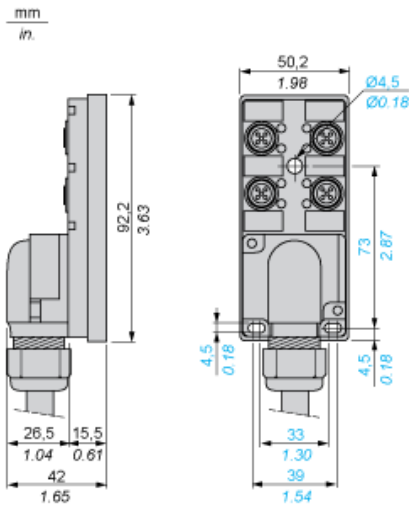

Complementary

Number of ways	8 ways
[Ue] rated operational voltage	24 V DC
Current per channel	4 A
Insulation group	Category 3 conforming to VDE 0110
Operating position	Any position
Fixing mode	M4 screw fixing
Contact resistance	5000 µOhm
Current of common	16 A 1 mm ² 12 A 0.75 mm ²
Separation of commons	Without or with
Net weight	1.7 kg

Shock resistance	30 gn for 11 ms conforming to EN 68-2-2 30 gn for 11 ms conforming to IEC 68-2-2
------------------	---

Packing Units

Package 1 Weight	1.452 kg
Package 1 Height	0.400 dm
Package 1 width	3.000 dm
Package 1 Length	2.800 dm

Contractual warranty

Warranty	18 months
----------	-----------

Dimensions

Wiring Diagram

(1) BR1 and BR2: removable link

Item	Terminal	Wire
1/4	1	White
1/2	9	Grey/pink
2/4	2	Green
2/2	10	Red/blue
3/4	3	Yellow
3/2	11	White/green
4/4	4	Grey
4/2	12	Brown/green
1 and 3/1	+1	Brown 1
2 and 4/1	+2	Brown 2
1 and 3/3	-1	Blue 1
2 and 4/3	-2	Blue 2
1...4/5	PE	Green/yellow