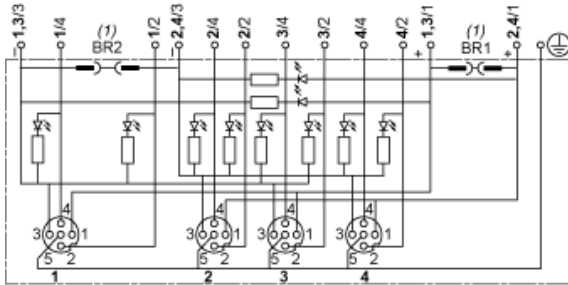

Contractual warranty

Warranty	18 months
----------	-----------

Dimensions

Wiring Diagram

(1) BR1 and BR2: removable link

Item	Terminal	Wire
1/4	1	White
1/2	9	Grey/pink
2/4	2	Green
2/2	10	Red/blue
3/4	3	Yellow
3/2	11	White/green
4/4	4	Grey
4/2	12	Brown/green
1 and 3/1	+1	Brown 1
2 and 4/1	+2	Brown 2
1 and 3/3	-1	Blue 1
2 and 4/3	-2	Blue 2
1...4/5	PE	Green/yellow