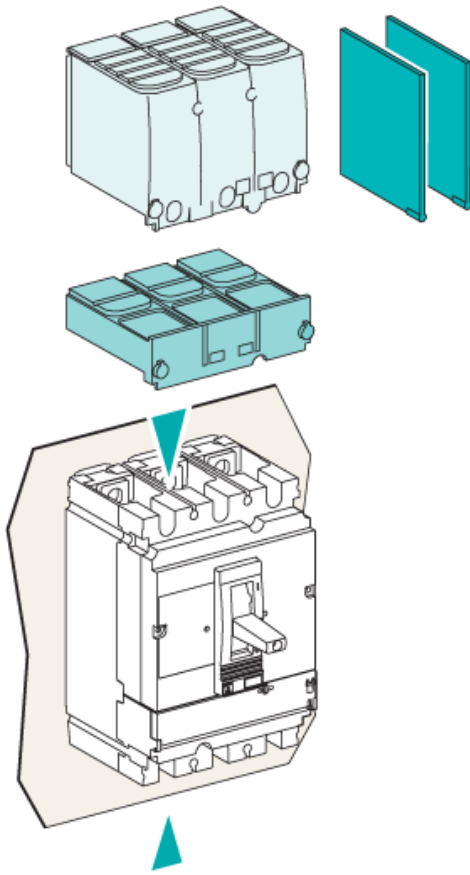

Product data sheet

Specifications

circuit breaker EasyPact CVS630F,
36 kA at 415 VAC, 600 A rating
thermal magnetic TM-D trip unit, 3P
3d

LV563306

Main

Range	EasyPact
Product name	EasyPact CVS
Device short name	CVS630F
Product or component type	Circuit breaker
Device application	Distribution
Poles description	3P
Protected poles description	3D
Earth leakage protection (Vigi add on)	Without
[In] rated current	600 A at 40 °C
Network type	AC
Utilisation category	Category A
[Icu] Breaking capacity	40 kA Icu at 220/240 V AC 50/60 Hz conforming to IEC 60947-2 36 kA Icu at 380/415 V AC 50/60 Hz conforming to IEC 60947-2 30 kA Icu at 440 V AC 50/60 Hz conforming to IEC 60947-2
Trip unit name	TM-D
Trip unit technology	Thermal-magnetic
Trip unit rating	600 A at 40 °C
Protection type	Short-circuit protection (magnetic) Overload protection (thermal)

Thermal protection adjustment range	420...600 A
Long time pick-up adjustment type Ir	Adjustable
Long time pick-up adjustment range	0.7...1 x In
Long time delay adjustment type	Fixed
Instantaneous pick-up adjustment type li	Adjustable
Instantaneous pick-up adjustment range	4...8 x In
Contact position indicator	Yes
Mounting mode	Fixed
Mounting support	Backplate
Upside connection	Front
Downside connection	Front
Connections - terminals	Screw connection
Connection pitch	45 mm
Compatibility code	CVS630
Width	140 mm
Depth	110 mm
Height	255 mm
Net weight	5.2 kg

Contractual warranty

Warranty	18 months
-----------------	-----------

Product data sheet

Dimensions Drawings

LV563306

Type	A	A1	A2	A3	A4	A5	A6	A7	A8	A9	B	B1	B2	C1	C2	C3	E1
CVS100/160/250	80.5	161	94	145	178.5	155.5	236	169	220	253.5	52.5	105	140	81	86	111 ⁽²⁾	62.5
CVS400/630	127.5	255	142.5	200	237	227.5	355	242.5	300	337	70	140	185	95.5	110	168	100
Type	E2	E3	E4	E5	E6	E7	E8	F1	F2	F3	G1	G2	G3	G4	G5	G7	U
CVS100/160/250	125	70	140	137.5	200	145	215	35	17.5	70	96	75	13.5	23	17.5	24	y 32
CVS400/630	200	113.5	227	200	300	213.5	327	45	22.5	90	-	-	-	-	-	32	y 35