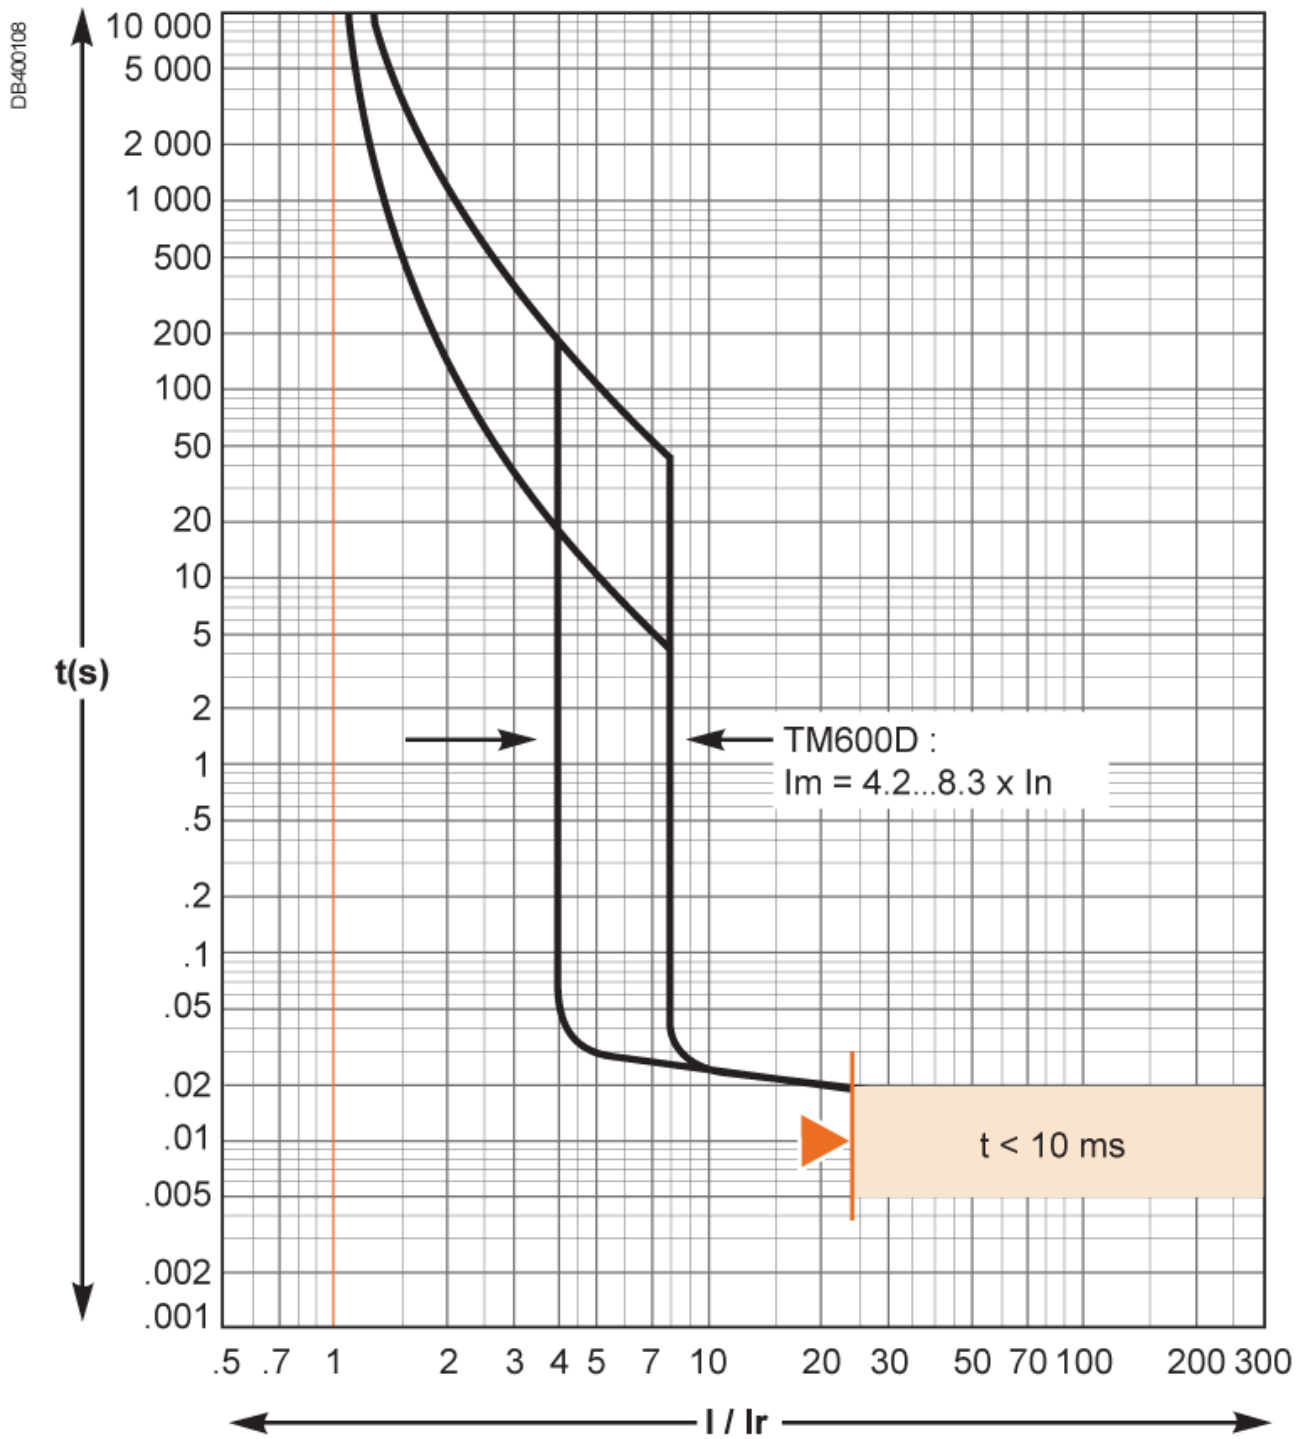

Product data sheet

Specifications

circuit breaker EasyPact CVS630F,
36 kA at 415 VAC, 600 A rating
thermal magnetic TM-D trip unit, 3P
3d

LV563306

Main

Range	EasyPact
Product name	EasyPact CVS
Device short name	CVS630F
Product or component type	Circuit breaker
Device application	Distribution
Poles description	3P
Protected poles description	3D
Earth leakage protection (Vigi add on)	Without
[In] rated current	600 A at 40 °C
Network type	AC
Utilisation category	Category A
[Icu] Breaking capacity	40 kA Icu at 220/240 V AC 50/60 Hz conforming to IEC 60947-2 36 kA Icu at 380/415 V AC 50/60 Hz conforming to IEC 60947-2 30 kA Icu at 440 V AC 50/60 Hz conforming to IEC 60947-2
Trip unit name	TM-D
Trip unit technology	Thermal-magnetic
Trip unit rating	600 A at 40 °C
Protection type	Short-circuit protection (magnetic) Overload protection (thermal)

Contractual warranty

Warranty	18 months
-----------------	-----------

Product data sheet

Dimensions Drawings

LV563306

Type	A	A1	A2	A3	A4	A5	A6	A7	A8	A9	B	B1	B2	C1	C2	C3	E1
CVS100/160/250	80.5	161	94	145	178.5	155.5	236	169	220	253.5	52.5	105	140	81	86	111 ⁽²⁾	62.5
CVS400/630	127.5	255	142.5	200	237	227.5	355	242.5	300	337	70	140	185	95.5	110	168	100
Type	E2	E3	E4	E5	E6	E7	E8	F1	F2	F3	G1	G2	G3	G4	G5	G7	U
CVS100/160/250	125	70	140	137.5	200	145	215	35	17.5	70	96	75	13.5	23	17.5	24	y 32
CVS400/630	200	113.5	227	200	300	213.5	327	45	22.5	90	-	-	-	-	-	32	y 35

(2) C3=126mm for EasyPact CVS250B/F.

Performance Curves

 Reflex tripping.

Recommended replacement(s)