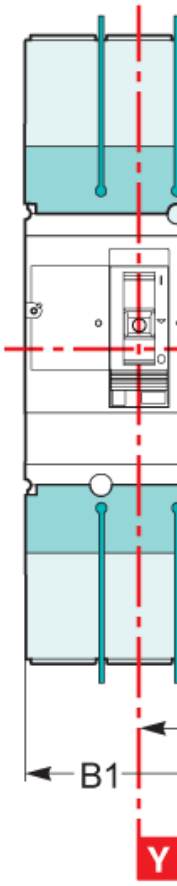

Product data sheet

Specifications

circuit breaker EasyPact CVS630F,
36 kA at 415 VAC, 600 A rating
thermal magnetic TM-D trip unit, 3P
3d

LV563306

Main

Range	EasyPact
Product name	EasyPact CVS
Device short name	CVS630F
Product or component type	Circuit breaker
Device application	Distribution
Poles description	3P
Protected poles description	3D
Earth leakage protection (Vigi add on)	Without
[In] rated current	600 A at 40 °C
Network type	AC
Utilisation category	Category A
[Icu] Breaking capacity	40 kA Icu at 220/240 V AC 50/60 Hz conforming to IEC 60947-2 36 kA Icu at 380/415 V AC 50/60 Hz conforming to IEC 60947-2 30 kA Icu at 440 V AC 50/60 Hz conforming to IEC 60947-2
Trip unit name	TM-D
Trip unit technology	Thermal-magnetic
Trip unit rating	600 A at 40 °C
Protection type	Short-circuit protection (magnetic) Overload protection (thermal)

Complementary

[Uimp] rated impulse withstand voltage	8 kV conforming to EN/IEC 60947-2
Network frequency	50/60 Hz
Breaking capacity code	F
[Ics] rated service breaking capacity	40 kA at 220/240 V AC 50/60 Hz conforming to IEC 60947-2 36 kA at 380/415 V AC 50/60 Hz conforming to IEC 60947-2 23 kA at 440 V AC 50/60 Hz conforming to IEC 60947-2
Mechanical durability	15000 cycles
Electrical durability	4000 cycles 415 V In conforming to IEC 60947-2
Control type	Toggle

Contractual warranty

Warranty	18 months
-----------------	-----------

Product data sheet

Dimensions Drawings

LV563306

Type	A	A1	A2	A3	A4	A5	A6	A7	A8	A9	B	B1	B2	C1	C2	C3	E1
CVS100/160/250	80.5	161	94	145	178.5	155.5	236	169	220	253.5	52.5	105	140	81	86	111 ⁽²⁾	62.5
CVS400/630	127.5	255	142.5	200	237	227.5	355	242.5	300	337	70	140	185	95.5	110	168	100
Type	E2	E3	E4	E5	E6	E7	E8	F1	F2	F3	G1	G2	G3	G4	G5	G7	U
CVS100/160/250	125	70	140	137.5	200	145	215	35	17.5	70	96	75	13.5	23	17.5	24	y 32
CVS400/630	200	113.5	227	200	300	213.5	327	45	22.5	90	-	-	-	-	-	32	y 35