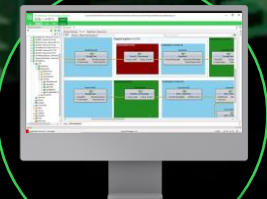

Consumer Packaged Goods

Software-centric Industrial Automation System

Multi-carrier Transport System & Digital Twin

Programmable Logic Controllers (PLCs)

Motion and Drives

ProLeiT Plant iT for Process Control

AVEVA Industrial Software

Industrial Digital Transformation Services

Sustainability Consulting Services

Life Is On

Schneider
Electric